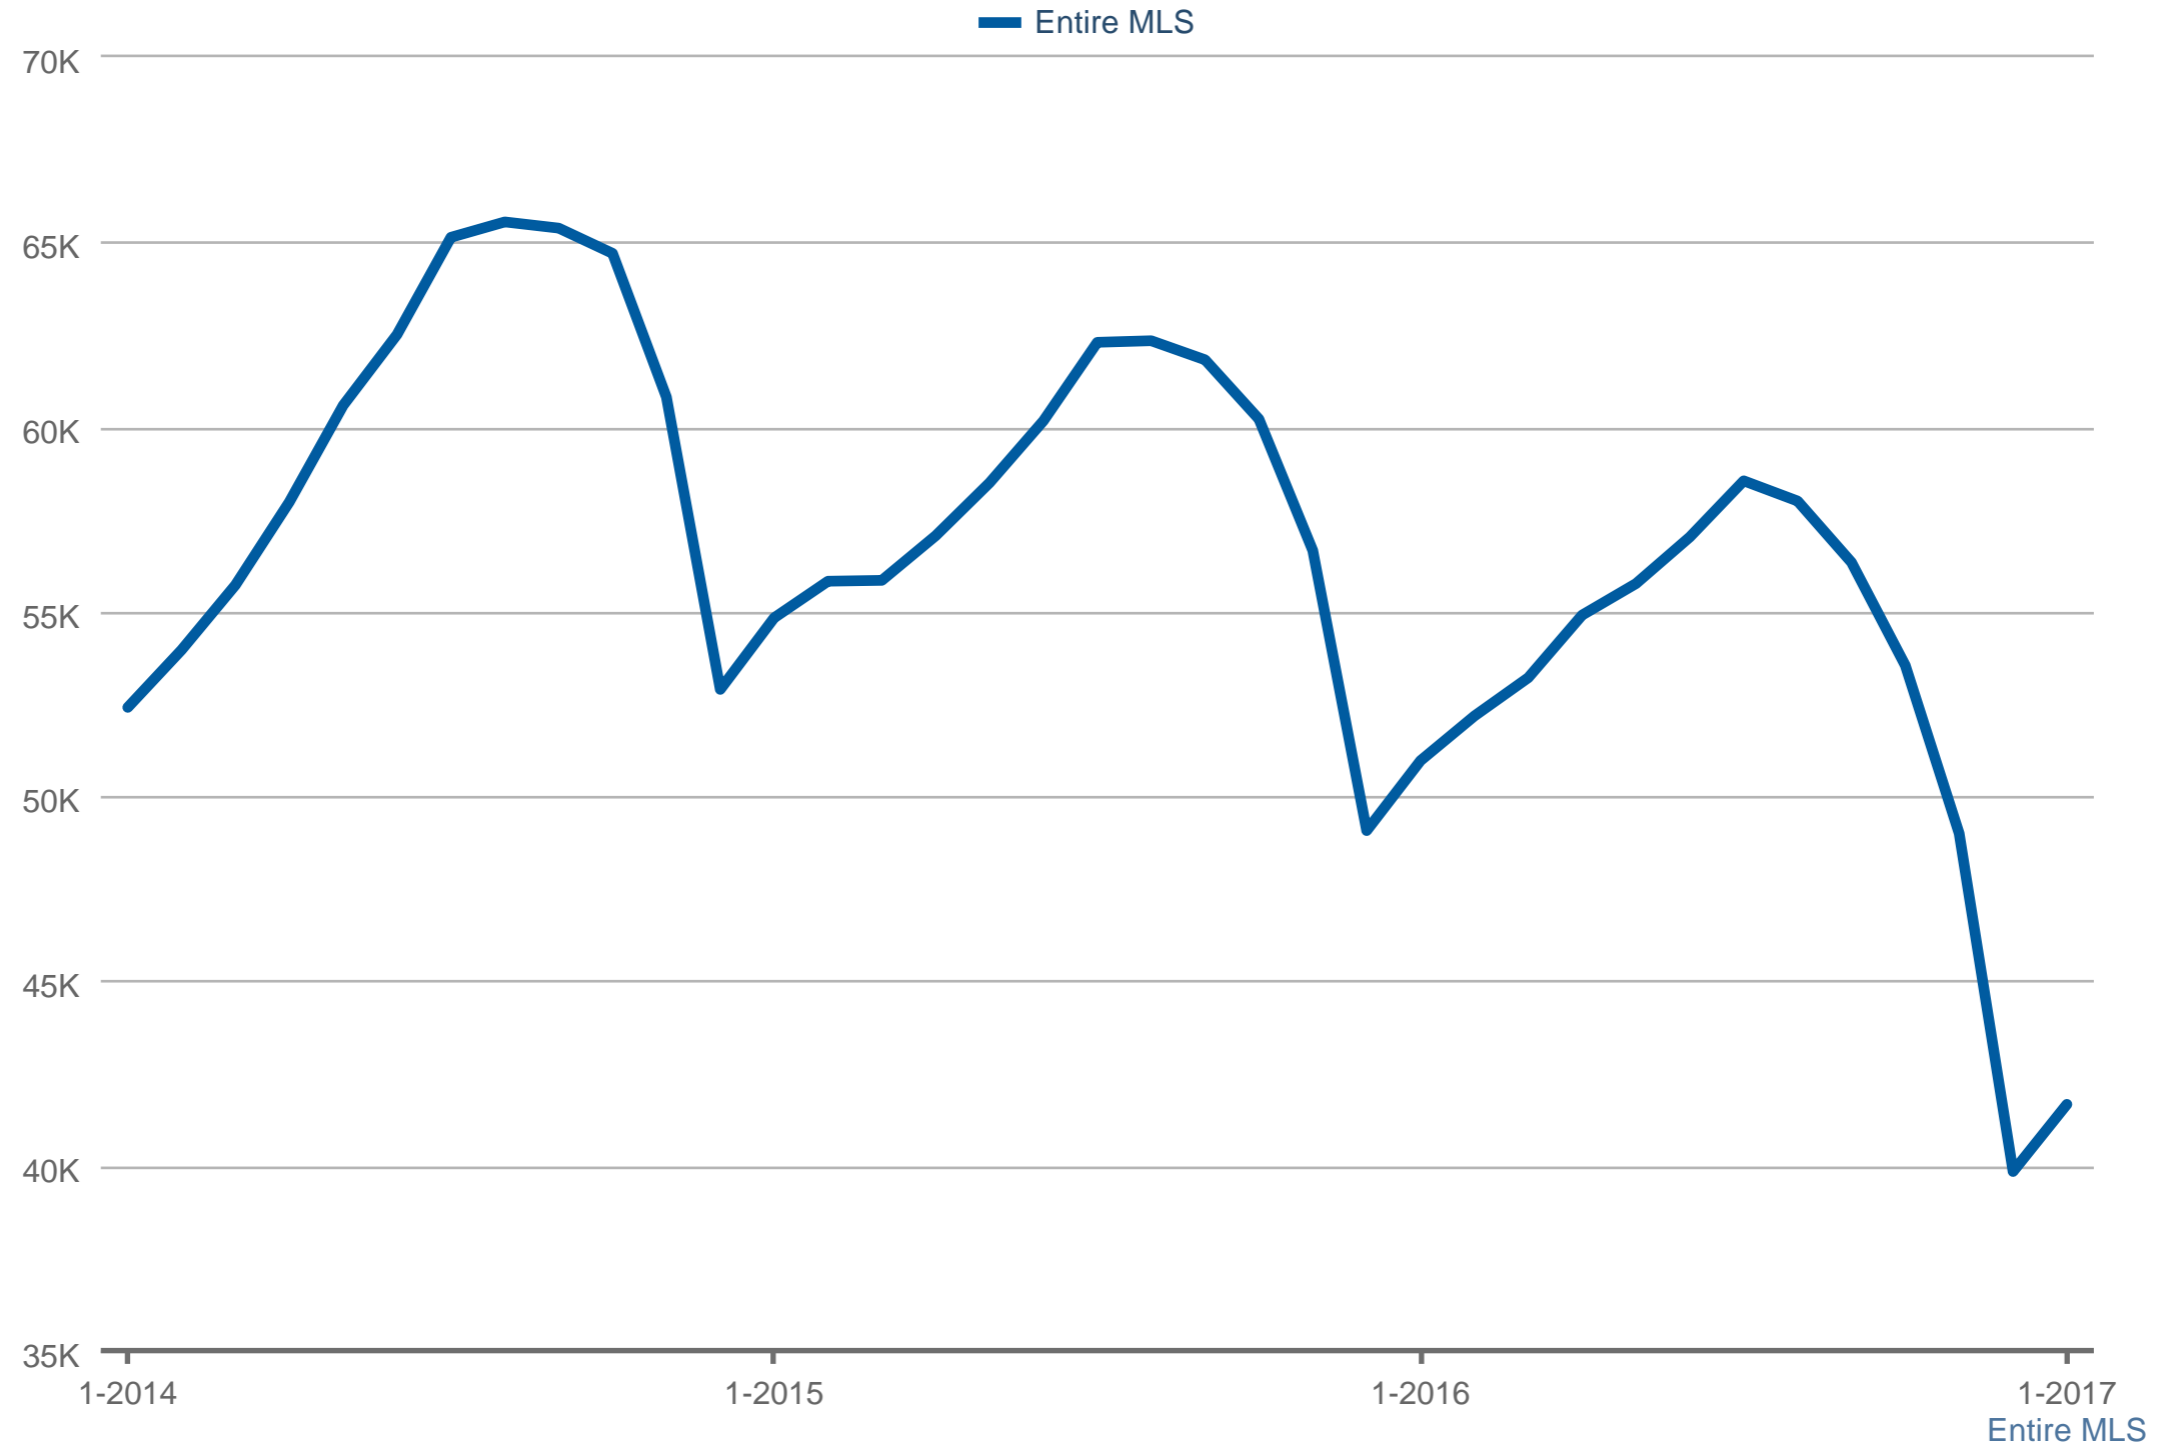

Active Listings

Each data point is one month of activity. Data is from February 16, 2017.

All data is from the California Regional Multiple Listing Service, INC. InfoSparks © 2017 ShowingTime.